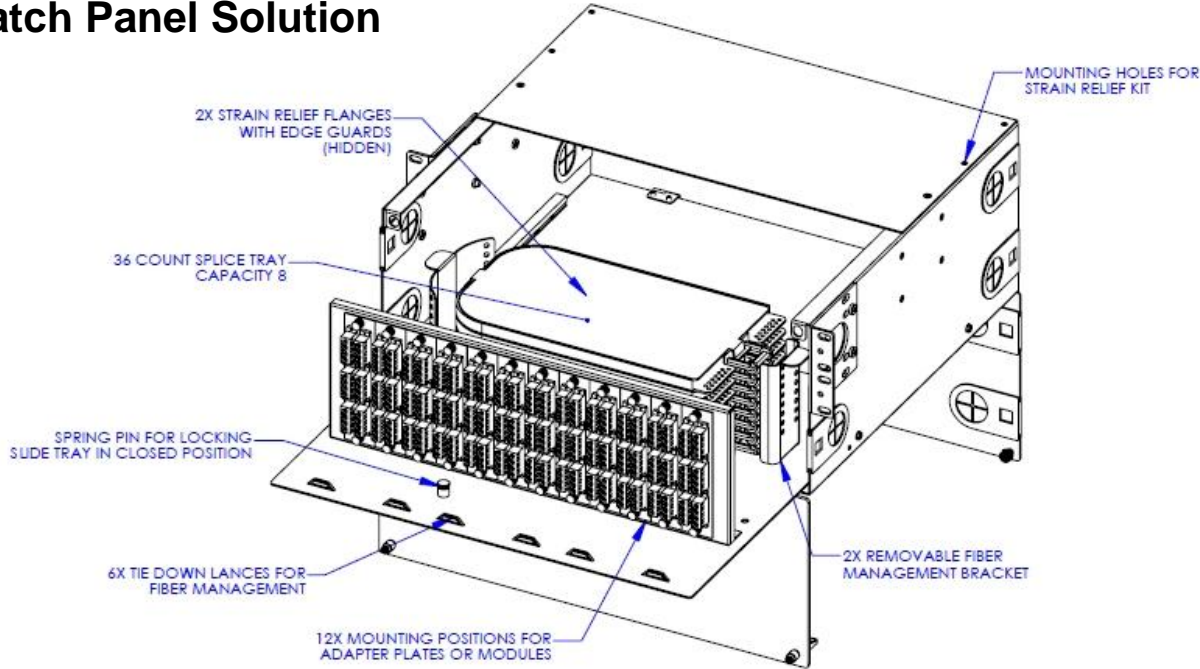

Total
Cable
Solutions

4U Premium Fiber Patch Panel Solution

Features

Slide out tray can slide from the b

Mounting ears can be placed in sever different locations for optimal use

Can mount 2 back to back in many racks for higher density needs

Cable management pieces all included

Meets or exceeds all applicable standards

Cable management on the front of the adaptors for easier cable changes

Front lexan door protects fiber cables from accidental damage

Can hold up to 288 fibers when using LC high density adaptors

Specifications

Dimensions: 7" H x 17.0" W x 15.94" D (3RU)

Panels: (12) TCS Adapter Panels/ Cassettes (not included)

Splice trays: Can hold 8 36 single splice trays

Material: 16 Gauge Steel

Coating: Electrostatic polyester powder coat black paint